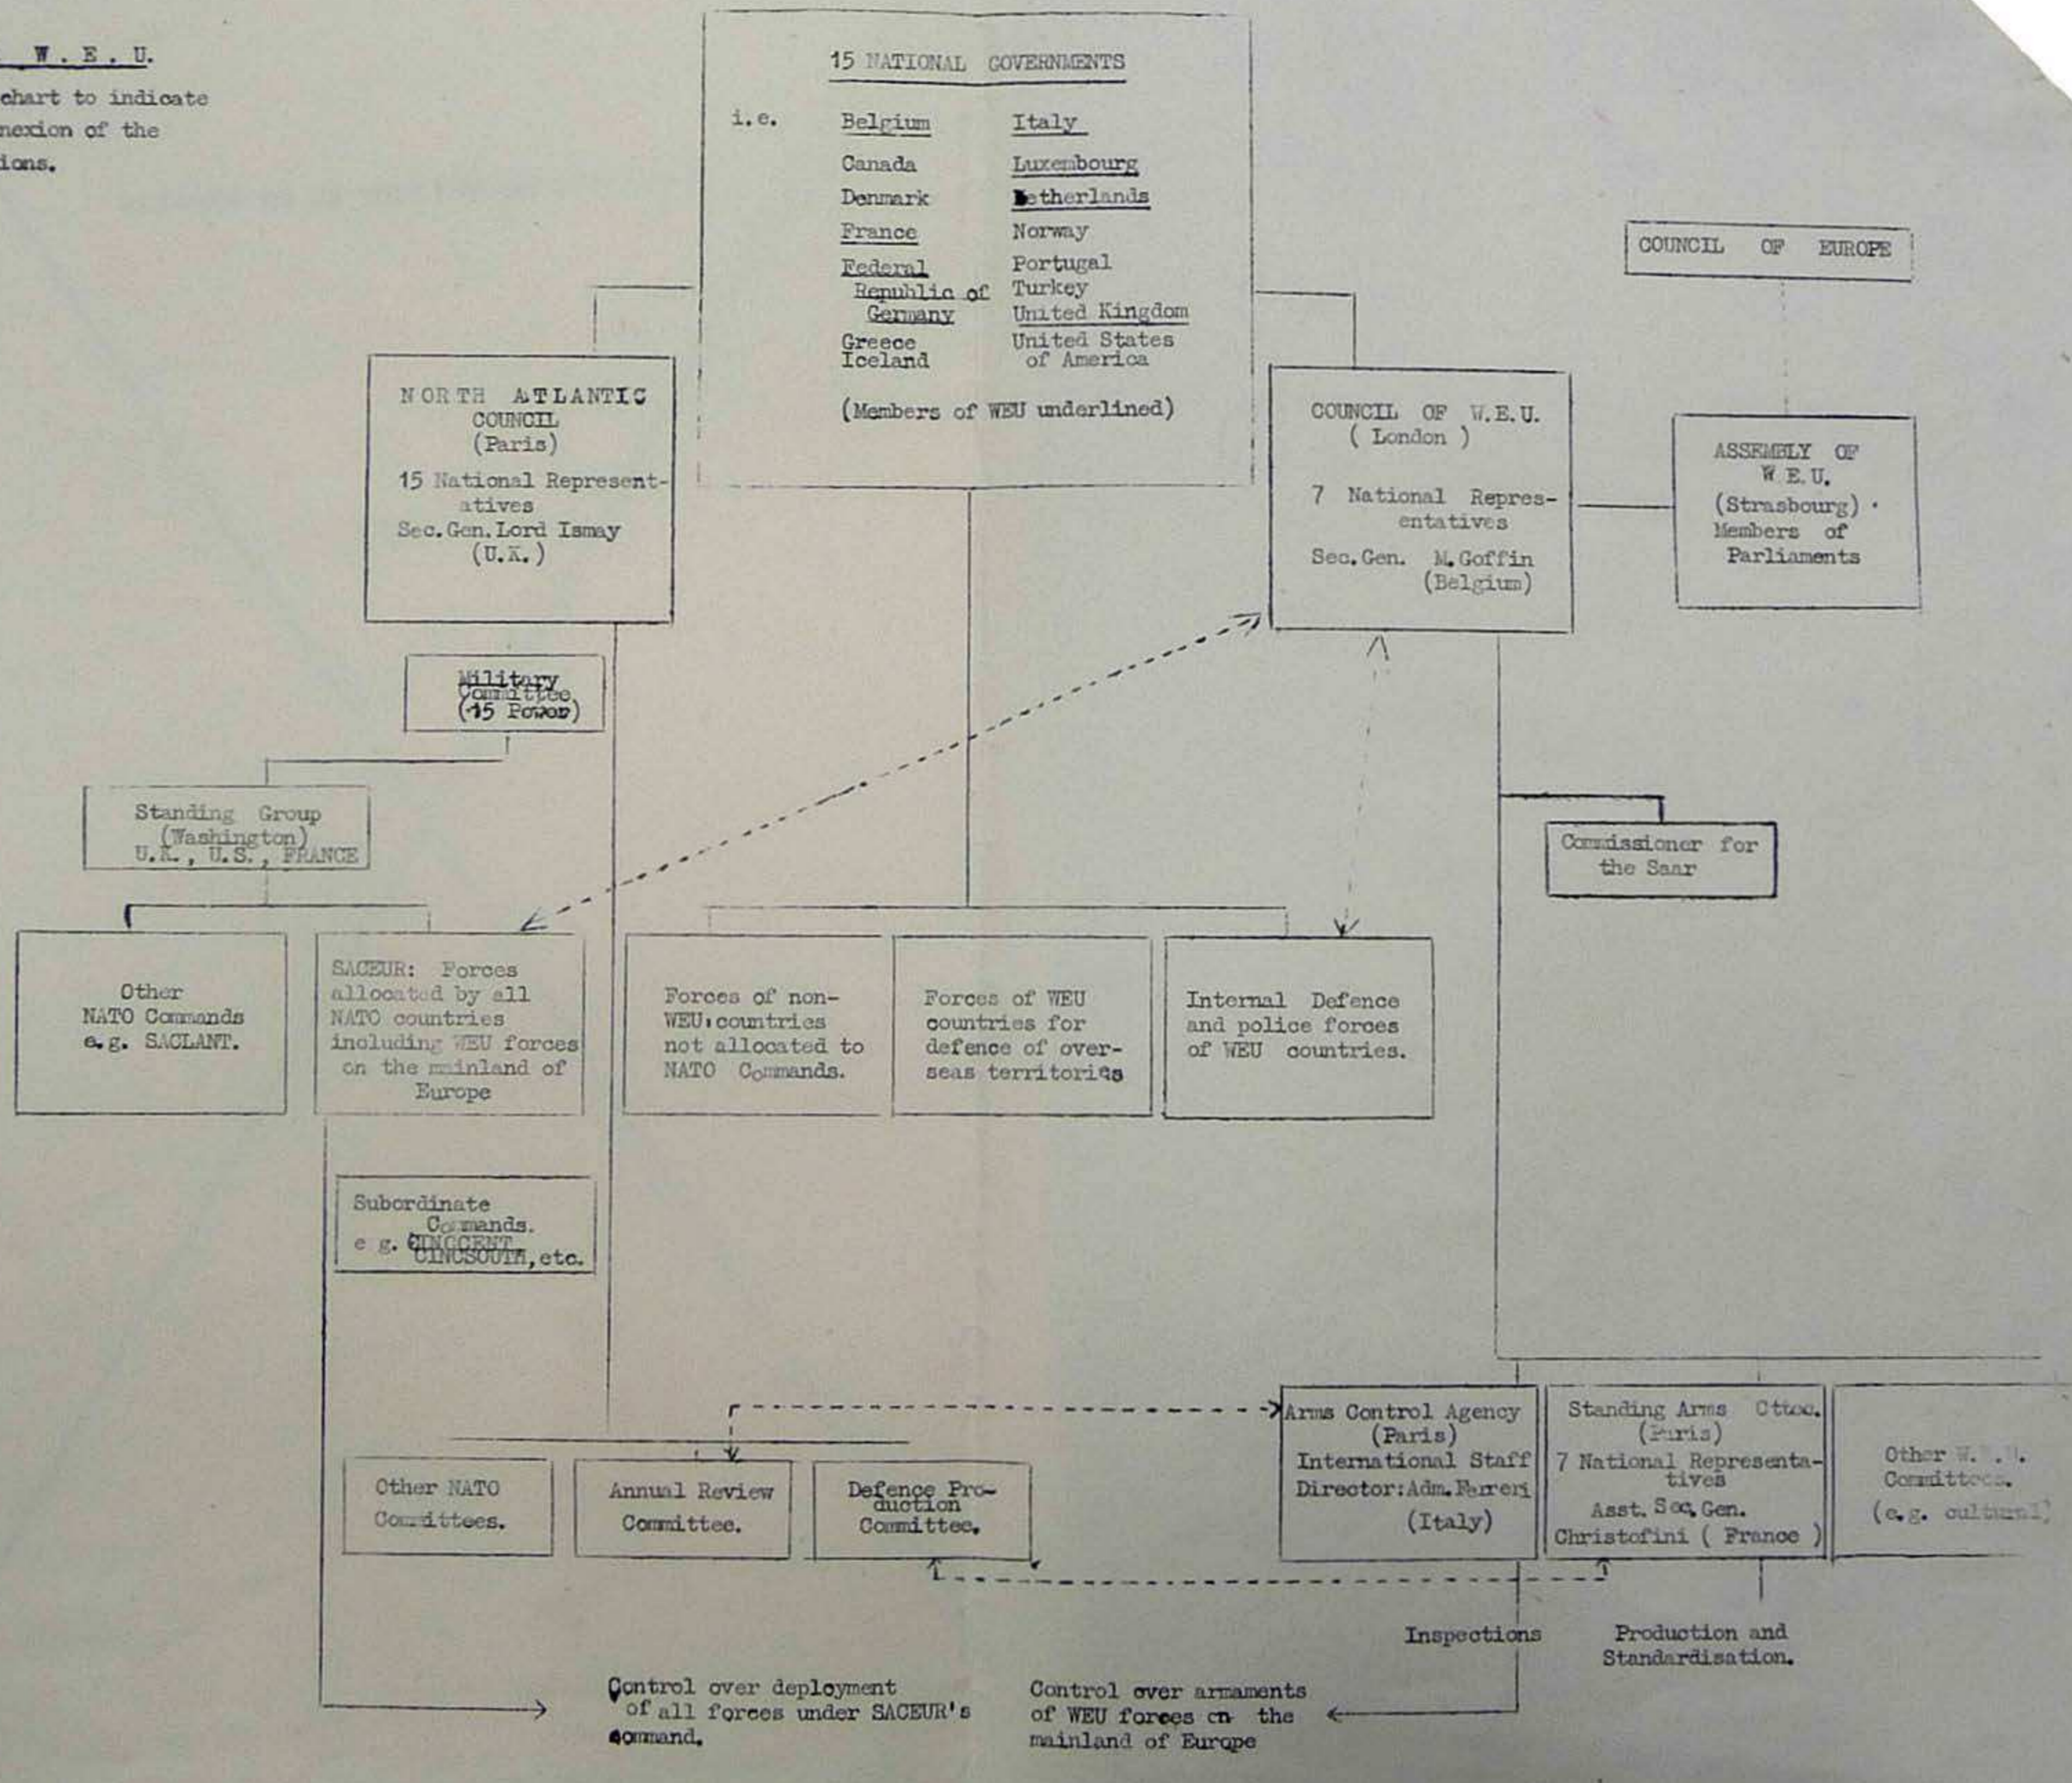

Chart illustrating the interconnections between WEU and NATO (May 1955)

Caption: In preparation for the Ministerial Meeting of the North Atlantic Council to be held in Paris from 9 to 11 May 1955, the British Foreign Office publishes a simplified chart outlining the interconnections between Western European Union (WEU) and the North Atlantic Treaty Organisation (NATO).

Source: The National Archives of the UK (TNA). Foreign Office, Political Departments: General Correspondence from 1906-1966. WESTERN ORGANISATIONS (WU). Western European Union (WEU): Liaison with NATO. 01/01/1955-31/12/1955, FO 371/118579 (Former Reference Dep: File 10784).

Copyright: (c) The National Archives of the United Kingdom

URL: http://www.cvce.eu/obj/chart_illustrating_the_interconnections_between_weu_and_nato_may_1955-en-75665bae-27ea-495f-ac9e-31d7f514b8do.html

Last updated: 25/10/2016

6410784/5

N.A.T.O. and W.E.U.

A simplified chart to indicate the inter-connexion of the two organisations.

Dotted lines indicate links or liaison.